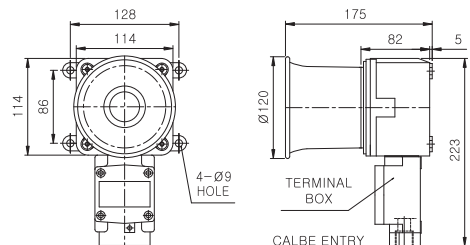

외형도 (External view drawing)

※ 단자박스가 취부된 벽부형 제품입니다.
Wall mounting product with terminal box

형식 Model	내장음 Built-in Sounds	음량 dB/m (Max)	전압 Rated Voltage	전압/전류 Voltage /Current	중량 Weight
SEWN30T 단자박스 부착형 With Terminal Box	WS 경고음 5음 5 Warning sounds	118dB	· DC12V · DC24V · AC110V · AC220V	· DC12V /2.211A	SEWN30T DC-2.23Kg AC-2.58Kg
	WP 특수경고음 5 5 SP Warning sounds	118dB			
SEWN30E 벽부형 Wall Mounting	WM 멜로디 5음 5 Melodies	118dB	· DC12V · DC24V · AC110V · AC220V	· DC24V /1.022A	SEWN30E DC-1.76Kg AC-2.11Kg
	WA 알람 5음 5 Alarms	116dB			
SEWN30L 자립형 Self Standing	WV 음성신호 3채널 3 Voice signals	113dB		· AC220V /0.113A	SEWN30L DC-1.74Kg AC-2.13Kg

- ※ 사용 주위 온도 : -20℃~50℃
- ※ 음색에 대한 상세사양은 page 8~9를 참고하십시오.
- ※ 특수전압(48V, 440V 등)사양은 주문형으로 제작합니다.
- ※ Operating temperature : -20℃~50℃
- ※ For a detailed specification of sound tone, please refer to page 8~9.
- ※ Special voltage(48V, 440V etc.) is custom-made.